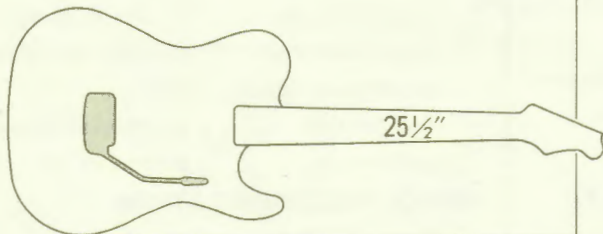

8

3S ¥203,000