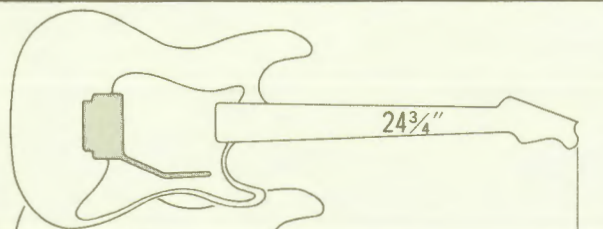

STYLE

PRICE CHART

SCALE

MODEL NO.

12

EMG

SSH ¥210,000 3S ¥208,000 ¥